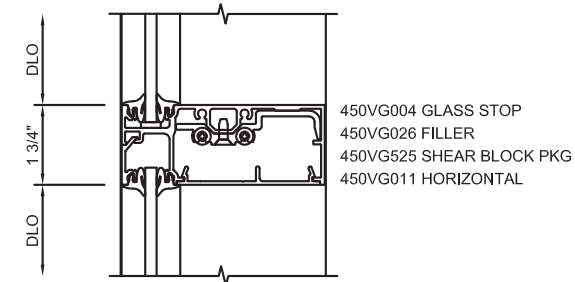

159 BLEEKER STREET
NEW YORK, NY
10012

159 BLEEKER STREET
NEW YORK, NY
10012

TRIFAB™ VG 450 FRAMING SYSTEM 1-3/4" SIGHTLINE
 FRONT SET - SHEAR BLOCK ASSEMBLY OUTSIDE GLAZED
 (1/4" INFILL)

DETAIL 1
 HEAD

DETAIL 2
 HORIZONTAL