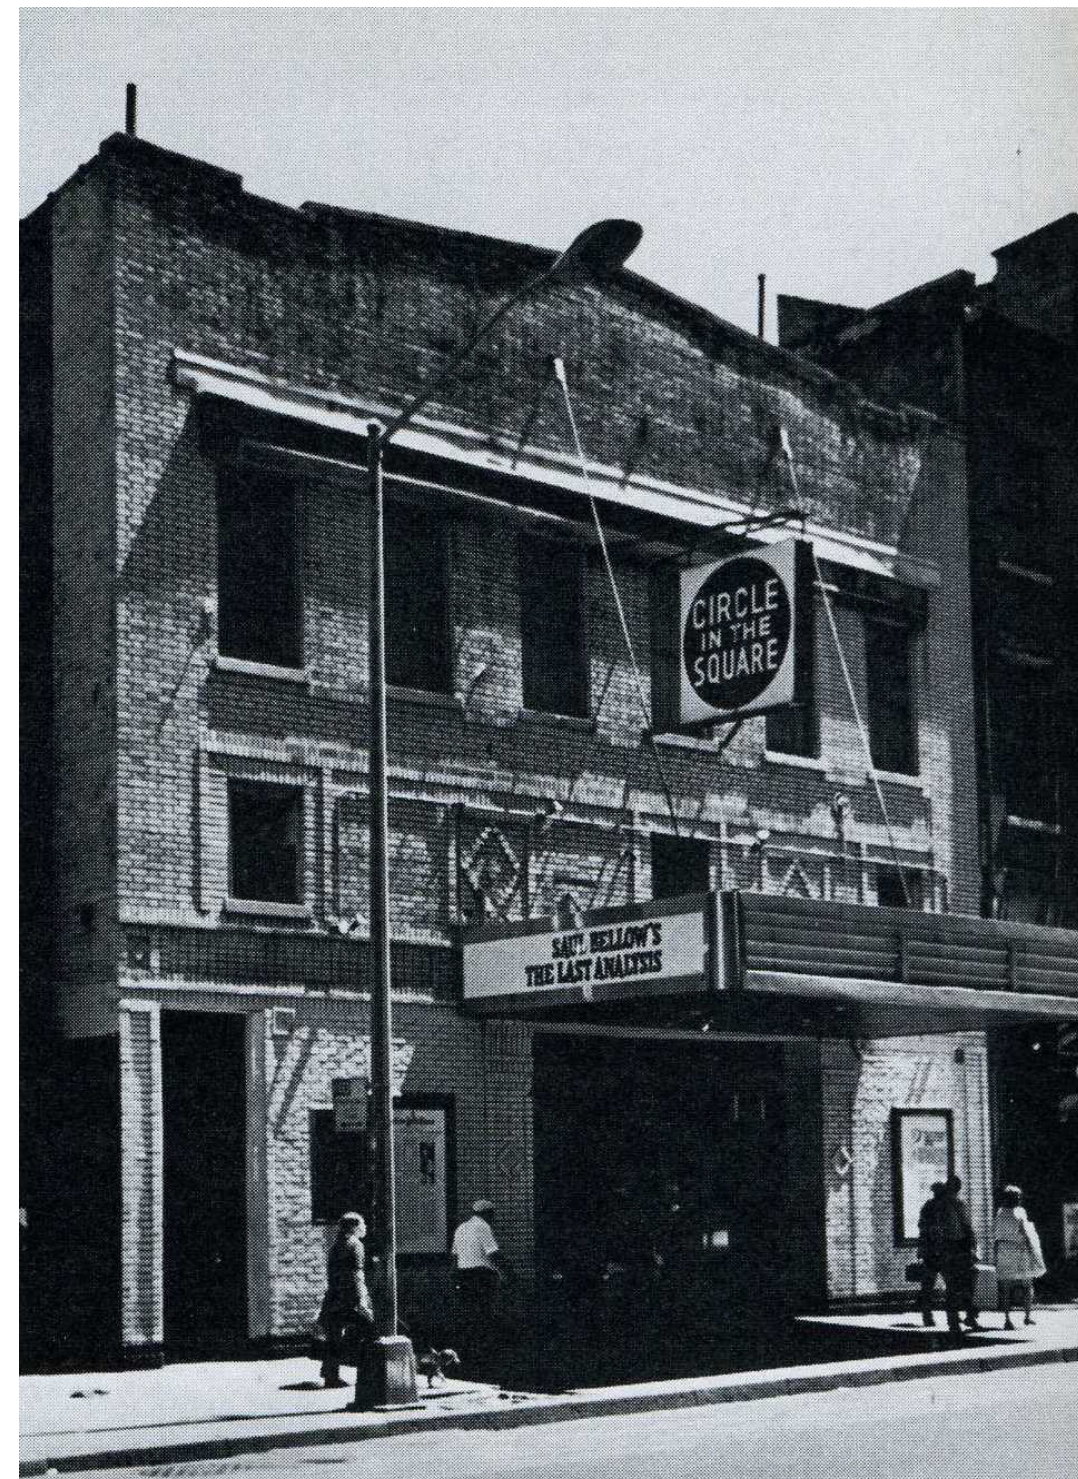

PARTIAL FRONT FACADE RESTORATION

159 BLEECKER STREET

NEW YORK , NY , 10012

1940

1976

159 BLEEKER STREET
NEW YORK, NY
10012

2017

159 BLEEKER STREET
NEW YORK, NY
10012