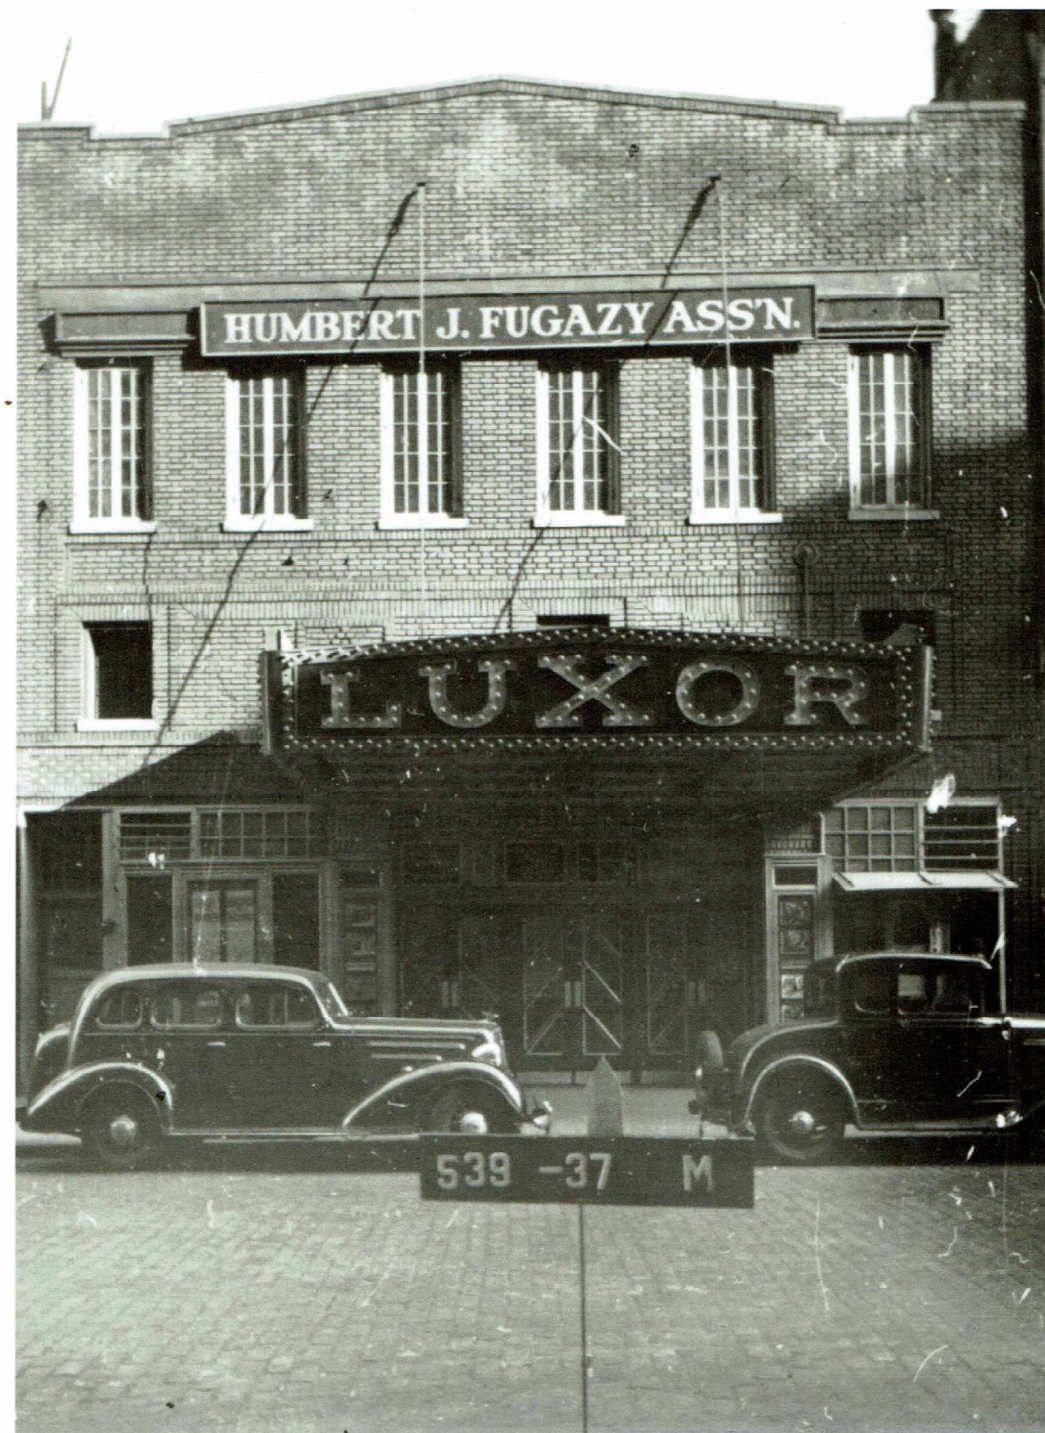

PARTIAL FRONT FACADE RESTORATION

159 BLEECKER STREET

NEW YORK , NY , 10012

1940

1976

159 BLEEKER STREET
NEW YORK, NY
10012

2017

159 BLEEKER STREET
NEW YORK, NY
10012