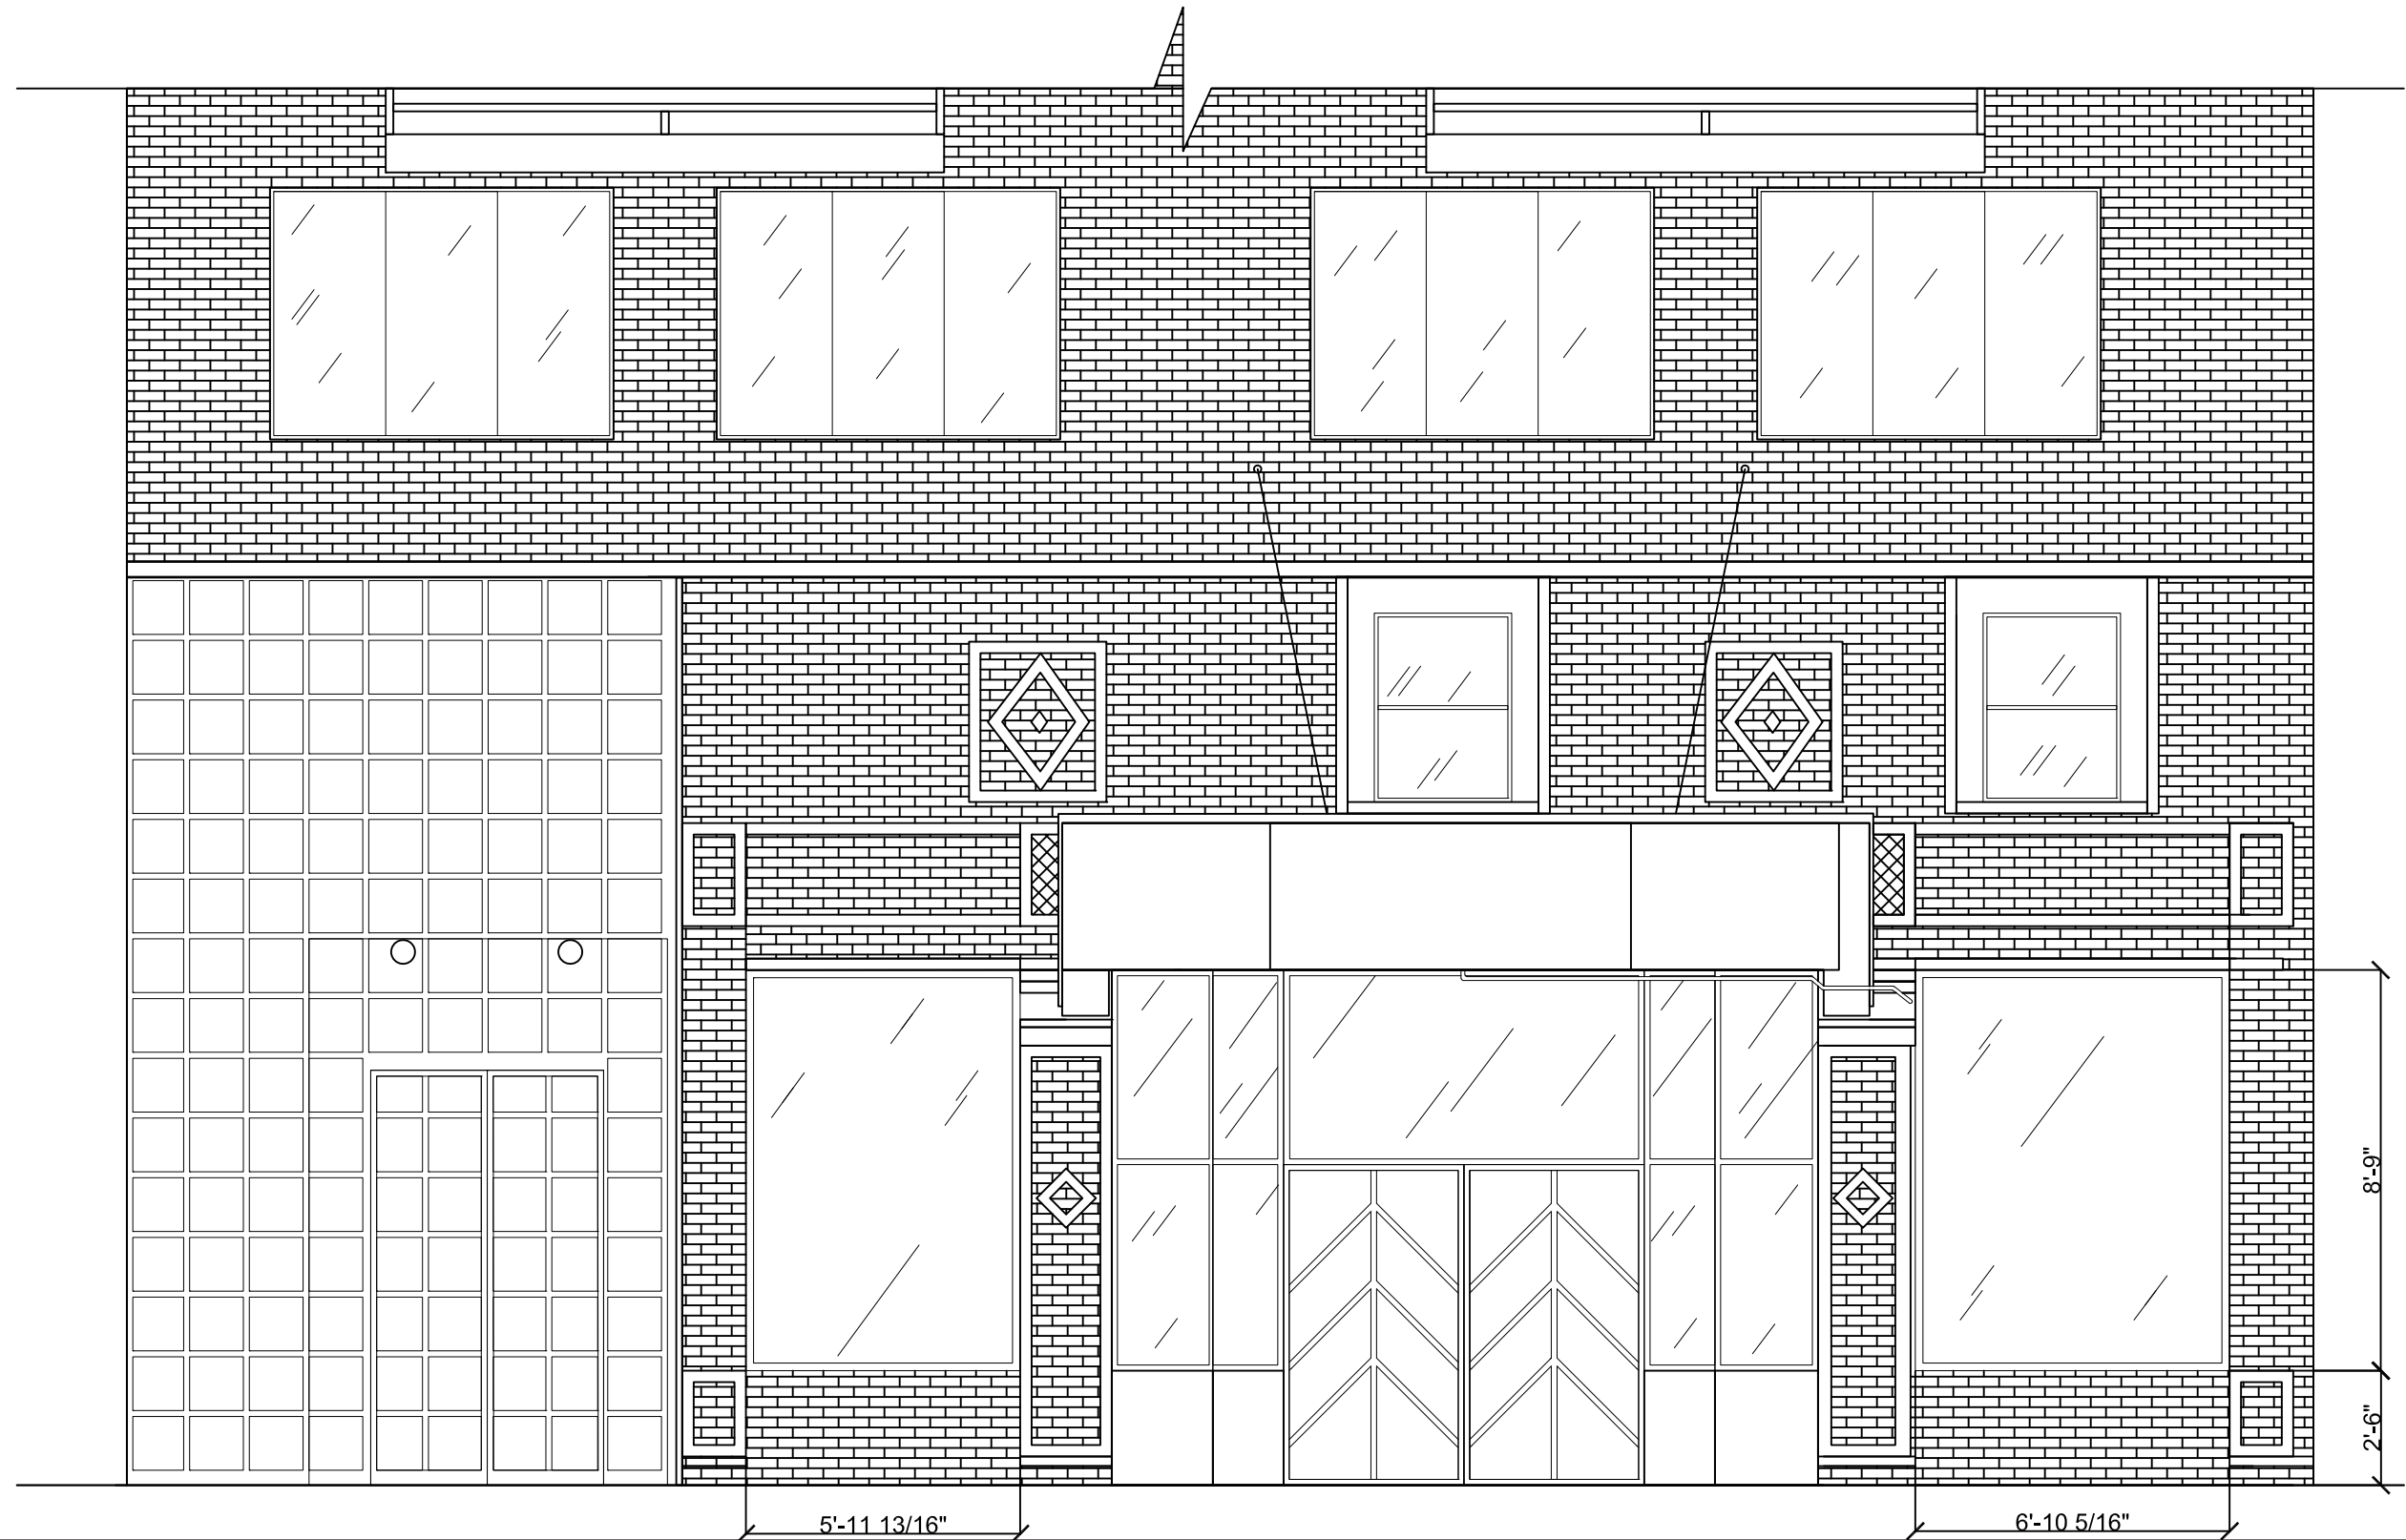

PARTIAL FRONT FACADE RESTORATION

159 BLEECKER STREET

NEW YORK , NY , 10012

1940

1976

159 BLEEKER STREET
NEW YORK, NY
10012

2017

159 BLEEKER STREET
NEW YORK, NY
10012

159 BLEEKER STREET
NEW YORK, NY
10012

159 BLEEKER STREET
NEW YORK, NY
10012

TRIFAB™ VG 450 FRAMING SYSTEM 1-3/4" SIGHTLINE
 FRONT SET - SHEAR BLOCK ASSEMBLY OUTSIDE GLAZED
 (1/4" INFILL)

DETAIL 1
 HEAD

DETAIL 2
 HORIZONTAL

DETAIL 3
 SILL

159 BLEEKER STREET
 NEW YORK, NY
 10012