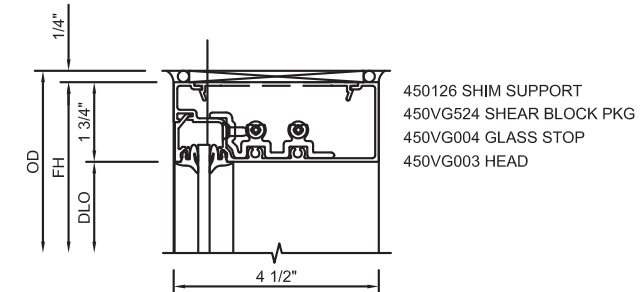

159 BLEEKER STREET
NEW YORK, NY
10012

159 BLEEKER STREET
NEW YORK, NY
10012

TRIFAB™ VG 450 FRAMING SYSTEM 1-3/4" SIGHTLINE
 FRONT SET - SHEAR BLOCK ASSEMBLY OUTSIDE GLAZED
 (1/4" INFILL)

DETAIL 1
 HEAD

DETAIL 2
 HORIZONTAL