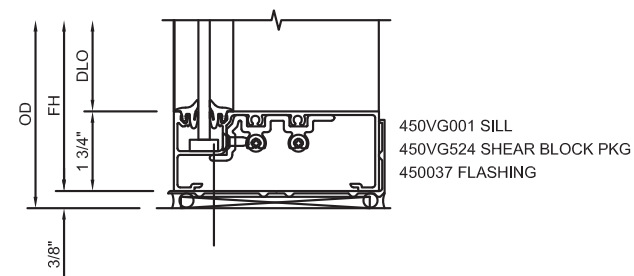

TRIFAB™ VG 450 FRAMING SYSTEM 1-3/4" SIGHTLINE
FRONT SET - SHEAR BLOCK ASSEMBLY OUTSIDE GLAZED
(1/4" INFILL)

DETAIL 1
HEAD

DETAIL 2
HORIZONTAL

DETAIL 3
SILL

159 BLEEKER STREET
NEW YORK, NY
10012